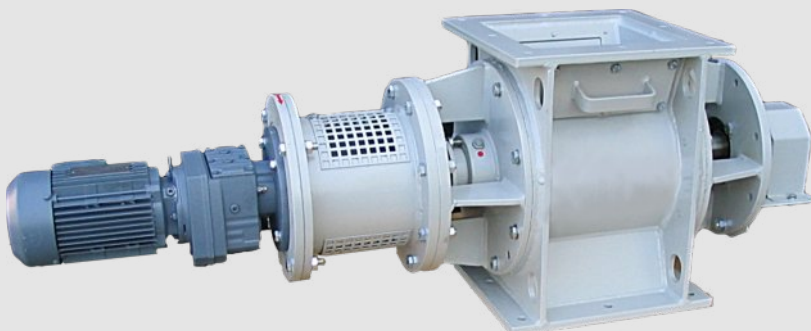

Rotary valves in the potash industry

ROTARY VALVES

WUTRA Rotary valves are used for discharge and dosing of bulk materials. Powders as well as granulate materials can be conveyed.

- ▲ Robust, welded design in mild steel and stainless steel
- ▲ Flange bearings on the outside
- ▲ Dust-tight outwards
- ▲ Helical gear motor with flexible coupling or chain drive
- ▲ Overpressure and vacuum-tight designs
- ▲ Rotation controller
- ▲ Selfcleaning rotary valves for tricky and adhesive products
- ▲ Conveyor capacity up to 500 m³/h
- ▲ Standard series 125 to 800, other dimensions and flange pictures on request

Rotary valve with gear motor

Self cleaning rotary valve ZRS-R

Design:

All components of the **WUTRA** delivery range were calculated and modified by our by out experienced staff. Using special design tools, developed in-house, assures a safe and proper operation for each single **WUTRA** unit.

The latest scientific knowledge, based on a close cooperation with approved research institutes, will be integrated in engineering and design of our conveying equipment.

WUTRA components:

Screw conveyors
Process screws
Mixer
Bucket elevators
Trough chain conveyors
Slide valves
Way distributors
Rotary valves
Contract manufacturing
Assembly/ Service