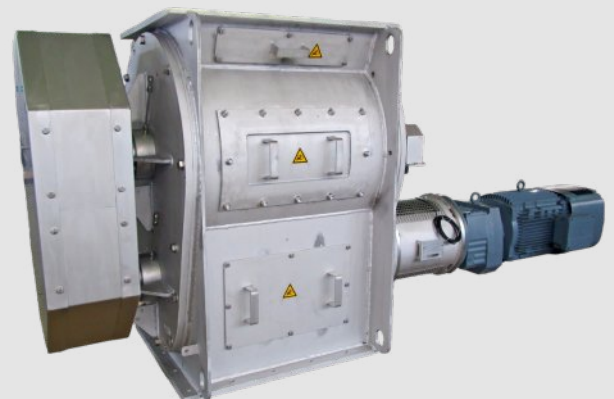

Rotary valves in the potash industry

ROTARY VALVES

WUTRA Rotary valves are used for discharge and dosing of bulk materials. Powders as well as granulate materials can be conveyed.

- ▲ Robust, welded design in mild steel and stainless steel
- ▲ Flange bearings on the outside
- ▲ Dust-tight outwards
- ▲ Helical gear motor with flexible coupling or chain drive
- ▲ Overpressure and vacuum-tight designs
- ▲ Rotation controller
- ▲ Selfcleaning rotary valves for tricky and adhesive products
- ▲ Conveyor capacity up to 500 m³/h
- ▲ Standard series 125 to 800, other dimensions and flange pictures on request

Rotary valve with gear motor

Self cleaning rotary valve ZRS-R

Design:

All components of the **WUTRA** delivery range were calculated and modified by our by out experienced staff. Using special design tools, developed in-house, assures a safe and proper operation for each single **WUTRA** unit.

The latest scientific knowledge, based on a close cooperation with approved research institutes, will be integrated in engineering and design of our conveying equipment.

WUTRA components:

Screw conveyors
Process screws
Mixer
Bucket elevators
Trough chain conveyors
Slide valves
Way distributors
Rotary valves
Contract manufacturing
Assembly/ Service